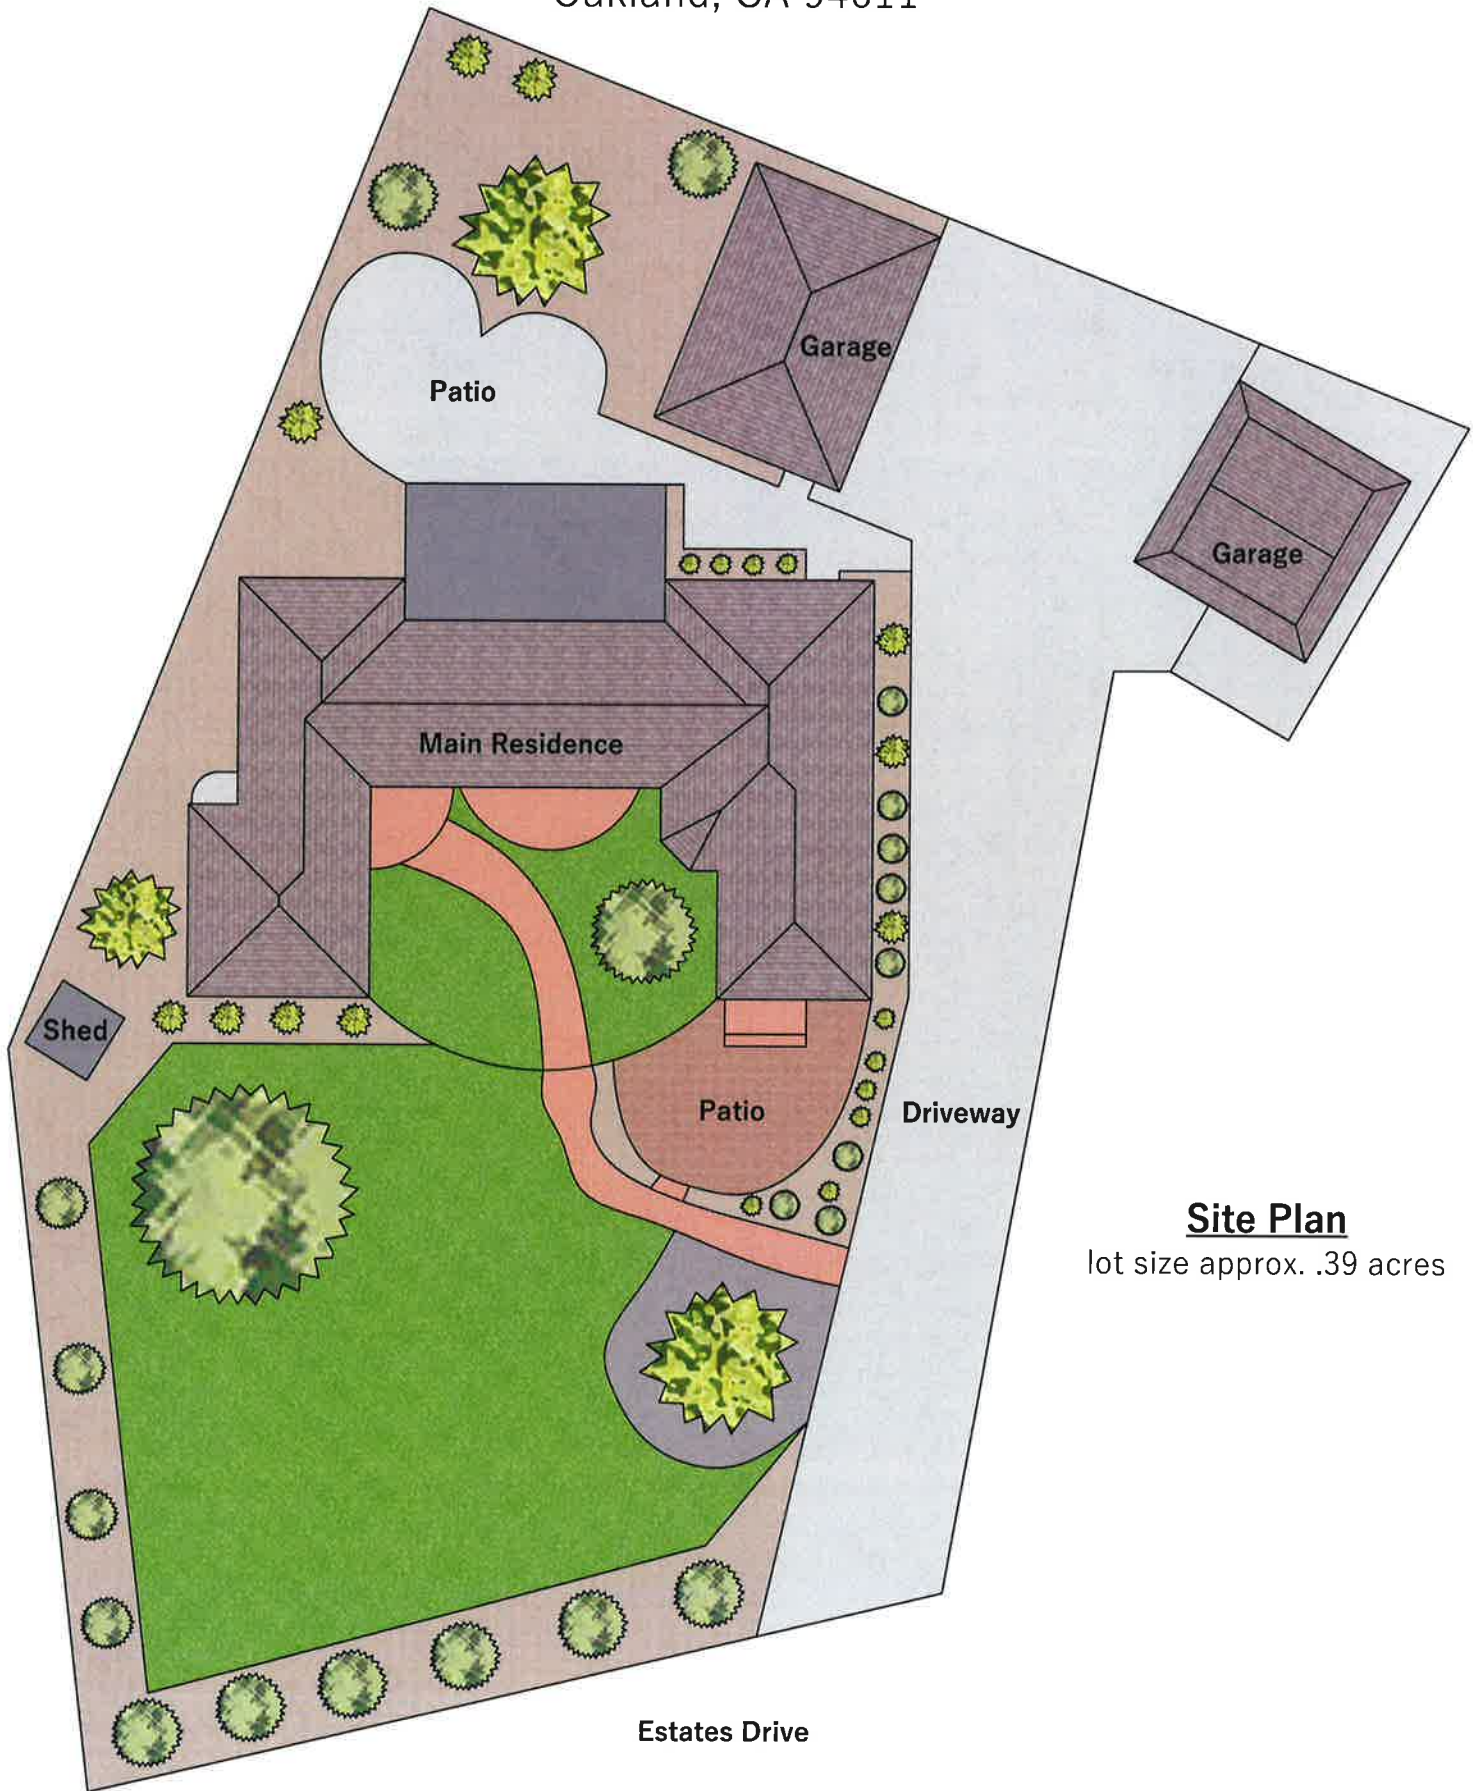

6178 Estates Drive

Oakland, CA 94611

Estimated Total Finished Square Footage: 2,800 sqft
Main Residence: 2,800 sqft

Estimated Total Unfinished Square Footage: 1,184 sqft
Garage #1: 671 sqft
Garage #2: 513 sqft

Main Level
approx. 2,800 sqft

Garage #1
approx. 671 sqft

Garage #2
approx. 513 sqft

Interior room dimensions are shown, and all square footage measured from perimeter of exterior walls. Decks, porches, and patios are not included in calculations.

Measured on March 3rd, 2024

Any and all information on this drawing is for illustrative purposes only and is deemed reliable, but not guaranteed. All information requires independent verification.

www.heafeybaum.com

6178 Estates Drive

Oakland, CA 94611

Site Plan

lot size approx. .39 acres

Estates Drive

Any and all information on this drawing is for illustrative purposes only and is deemed reliable, but not guaranteed. All information requires independent verification.