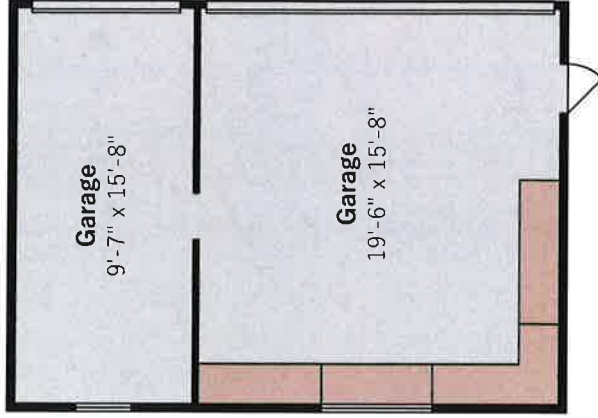

6178 Estates Drive

Oakland, CA 94611

Estimated Total Finished Square Footage: 2,800 sqft
Main Residence: 2,800 sqft

Estimated Total Unfinished Square Footage: 1,184 sqft
Garage #1: 671 sqft
Garage #2: 513 sqft

Main Level
approx. 2,800 sqft

Garage #1
approx. 671 sqft

Garage #2
approx. 513 sqft

Interior room dimensions are shown, and all square footage measured from perimeter of exterior walls. Decks, porches, and patios are not included in calculations.

6178 Estates Drive

Oakland, CA 94611

Site Plan

lot size approx. .39 acres

Estates Drive

Any and all information on this drawing is for illustrative purposes only and is deemed reliable, but not guaranteed. All information requires independent verification.