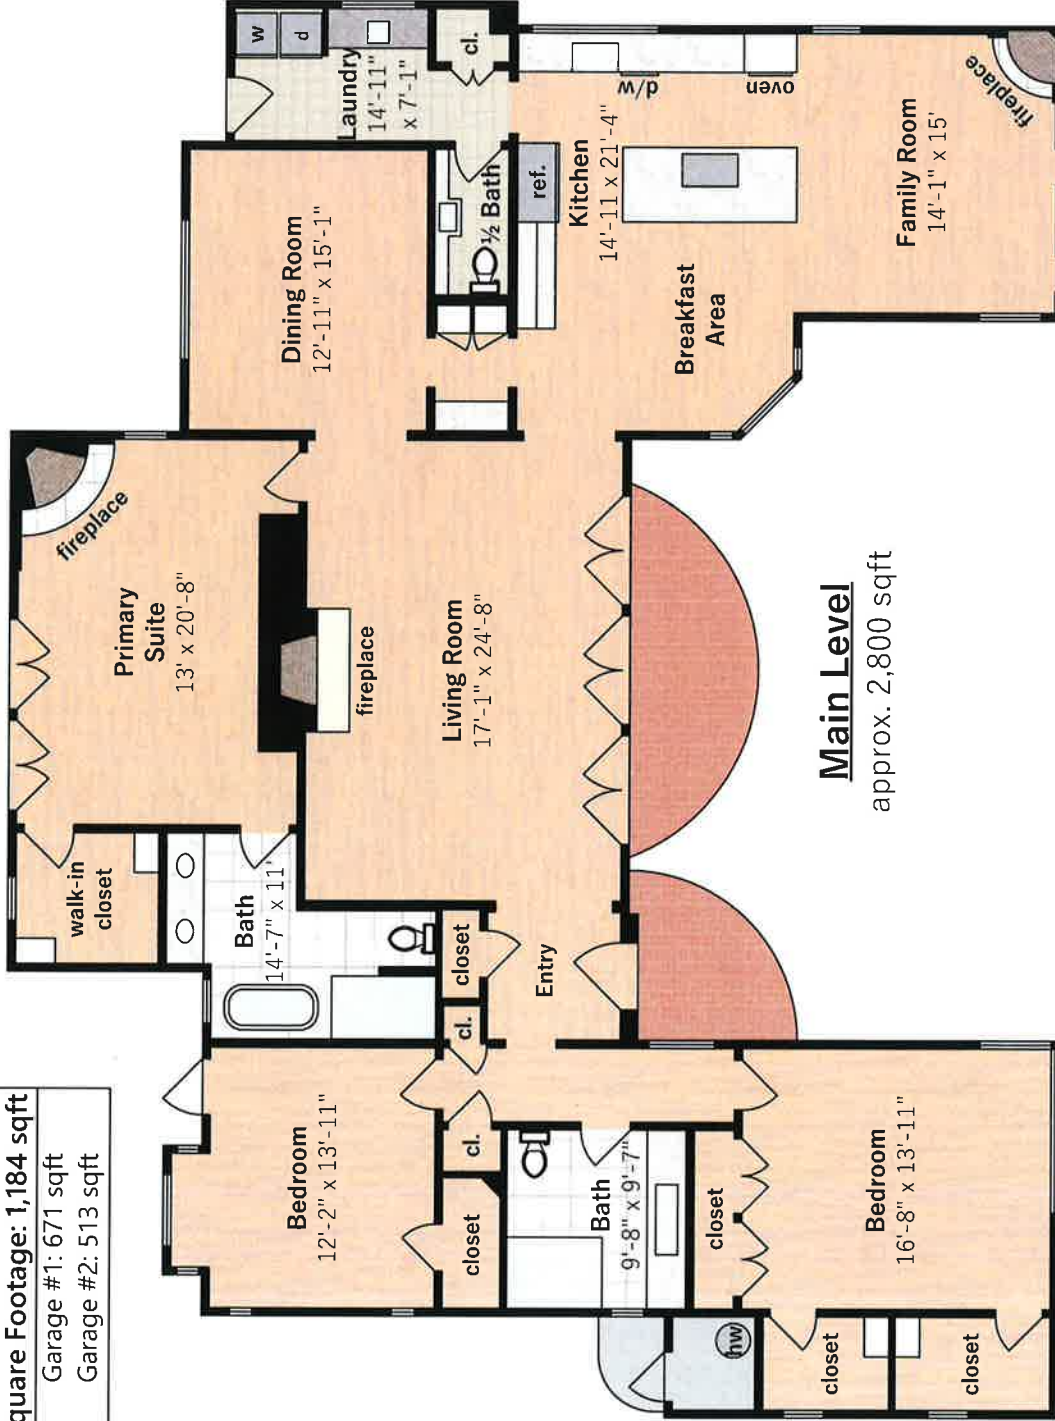

6178 Estates Drive

Oakland, CA 94611

Estimated Total Finished Square Footage: 2,800 sqft
Main Residence: 2,800 sqft

Estimated Total Unfinished Square Footage: 1,184 sqft
Garage #1: 671 sqft
Garage #2: 513 sqft

Main Level
approx. 2,800 sqft

Garage #1
approx. 671 sqft

Garage #2
approx. 513 sqft

Interior room dimensions are shown, and all square footage measured from perimeter of exterior walls. Decks, porches, and patios are not included in calculations.